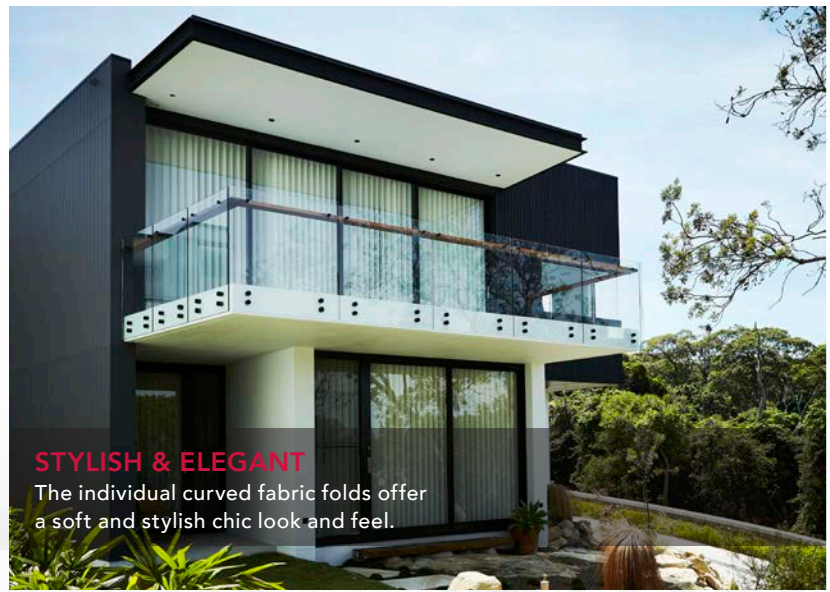

### A BRAND NEW CONCEPT IN WINDOW FURNISHINGS

Veri Shades® are a revolutionary window furnishing range that combines the sophisticated elegance, softness and style of curtains with the versatility of blinds.

Everyone loves curtains, they're elegant, soft and stylish - but they're either open or closed. Veri Shades® have the feel of curtains with the versatility of blinds.

#### STYLISH & ELEGANT

The individual curved fabric folds offer a soft and stylish chic look and feel.