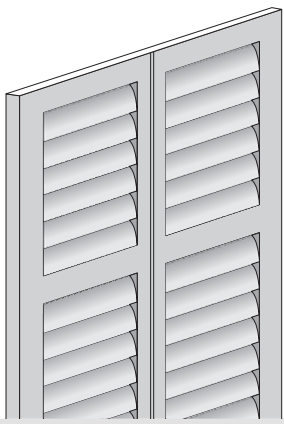

*Fauxwood
Range*

Plantation Shutters
/ shutters

 **PROSHADES**

Plantation shutters

/ shutters

Plantation, or louvered shutters are the current trend in window furnishings.

Plantation shutters fitted on the inside of your home provide a beautiful designer feature combining stylish aesthetics with improved energy saving benefits.

Colour options

Our collection of premium PVC (fauxwood) plantation shutters are available in snow white.

Features & benefits

- Durable material that can be used in both wet and dry area's of the home.
- High grade polymer (fauxwood) with aluminium core which ensures no twisting, warping, cracking, peeling or deterioration and a longer product life than traditional shutter types.
- High grade stainless steel hardware for extra strength and product durability.
- 89mm Blades available in snow white.
- Unique 180° blade rotation giving you control over the blade position, light entering the space, shading and privacy.
- An extensive range of mounting options and configurations to match your existing window type.
- Termite, insect and corrosion resistant, ensuring a longer life than traditional timber shutters.